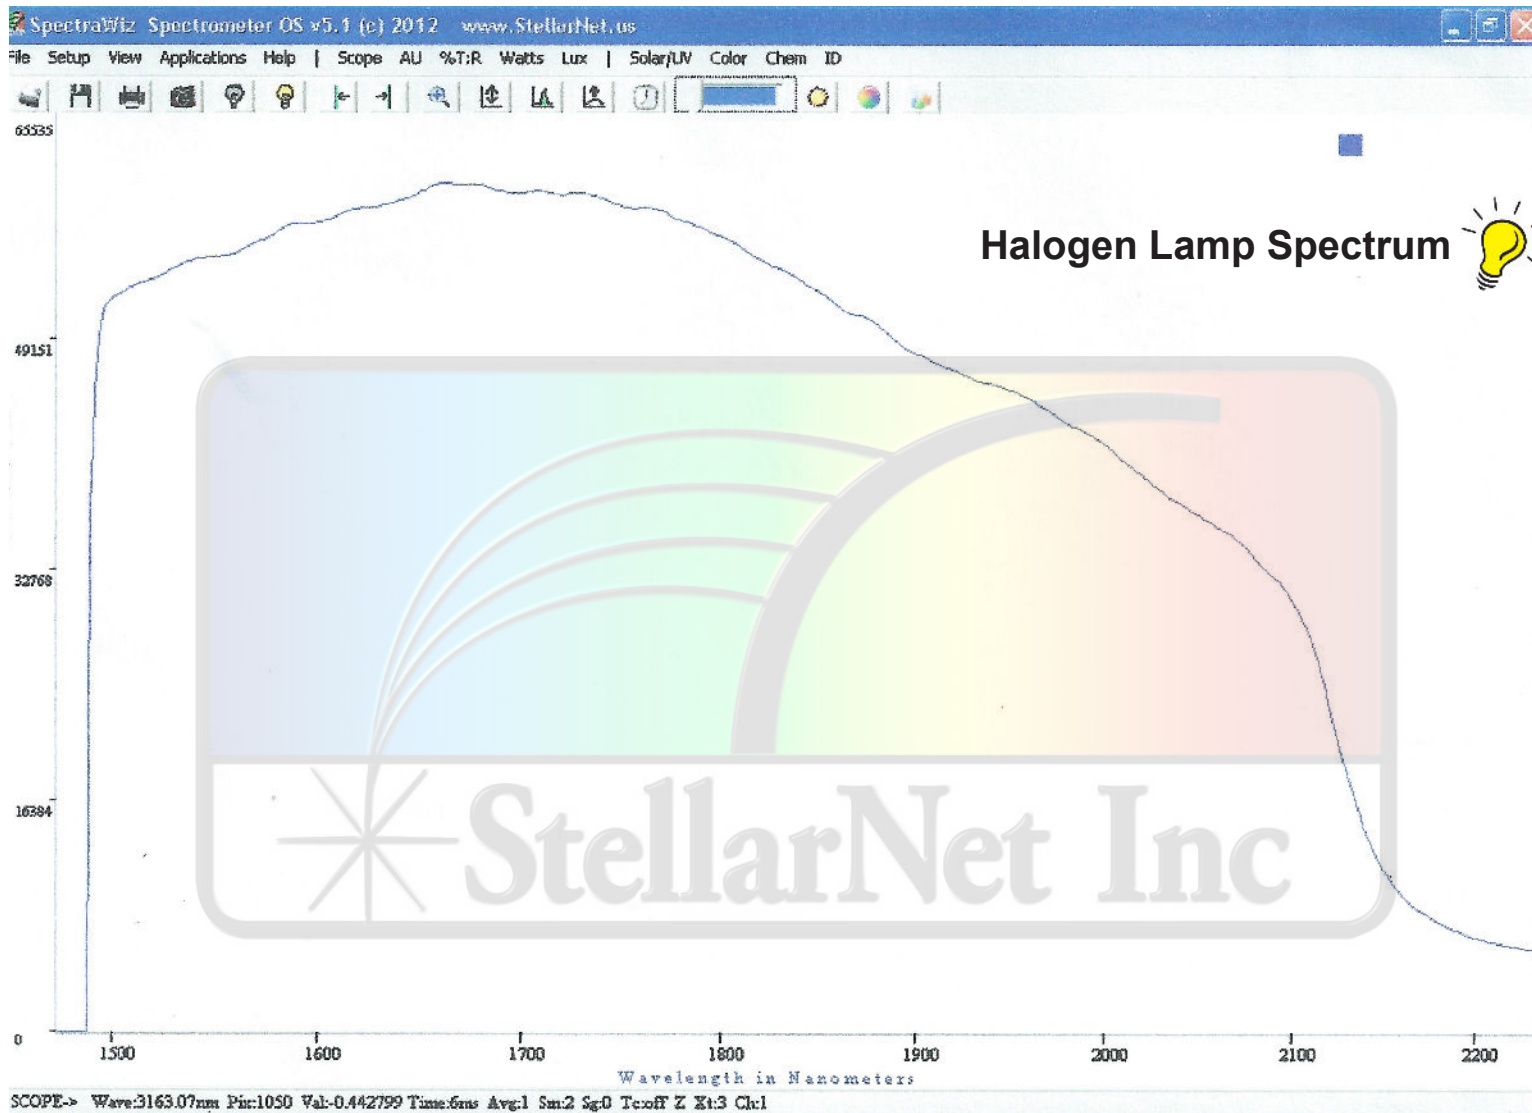

RED-Wave-NIRX

System Sensitivity Curve

RED-Wave-NIRX Spectrometers

*Note - Halogen blackbody spectrum provides best understanding of system performance

Actual Spectrum from RED-Wave-NIRX spectrometer

(813) 855- 8687 - ContactUs@StellarNet.us